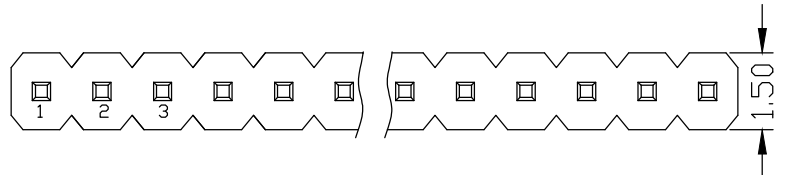

RoHS Compliant

Rev.	change details	effective date	updated by	date
A	Initial release	2020.12.19	FHY	20.12.19

Recommended P.C.B. Layout