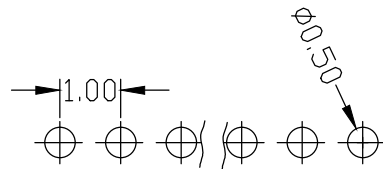

RoHS Compliant

Rev.	change details	effective date	updated by	date
A	Initial release	2020.12.19	FHY	20.12.19

Recommended P.C.B. Layout